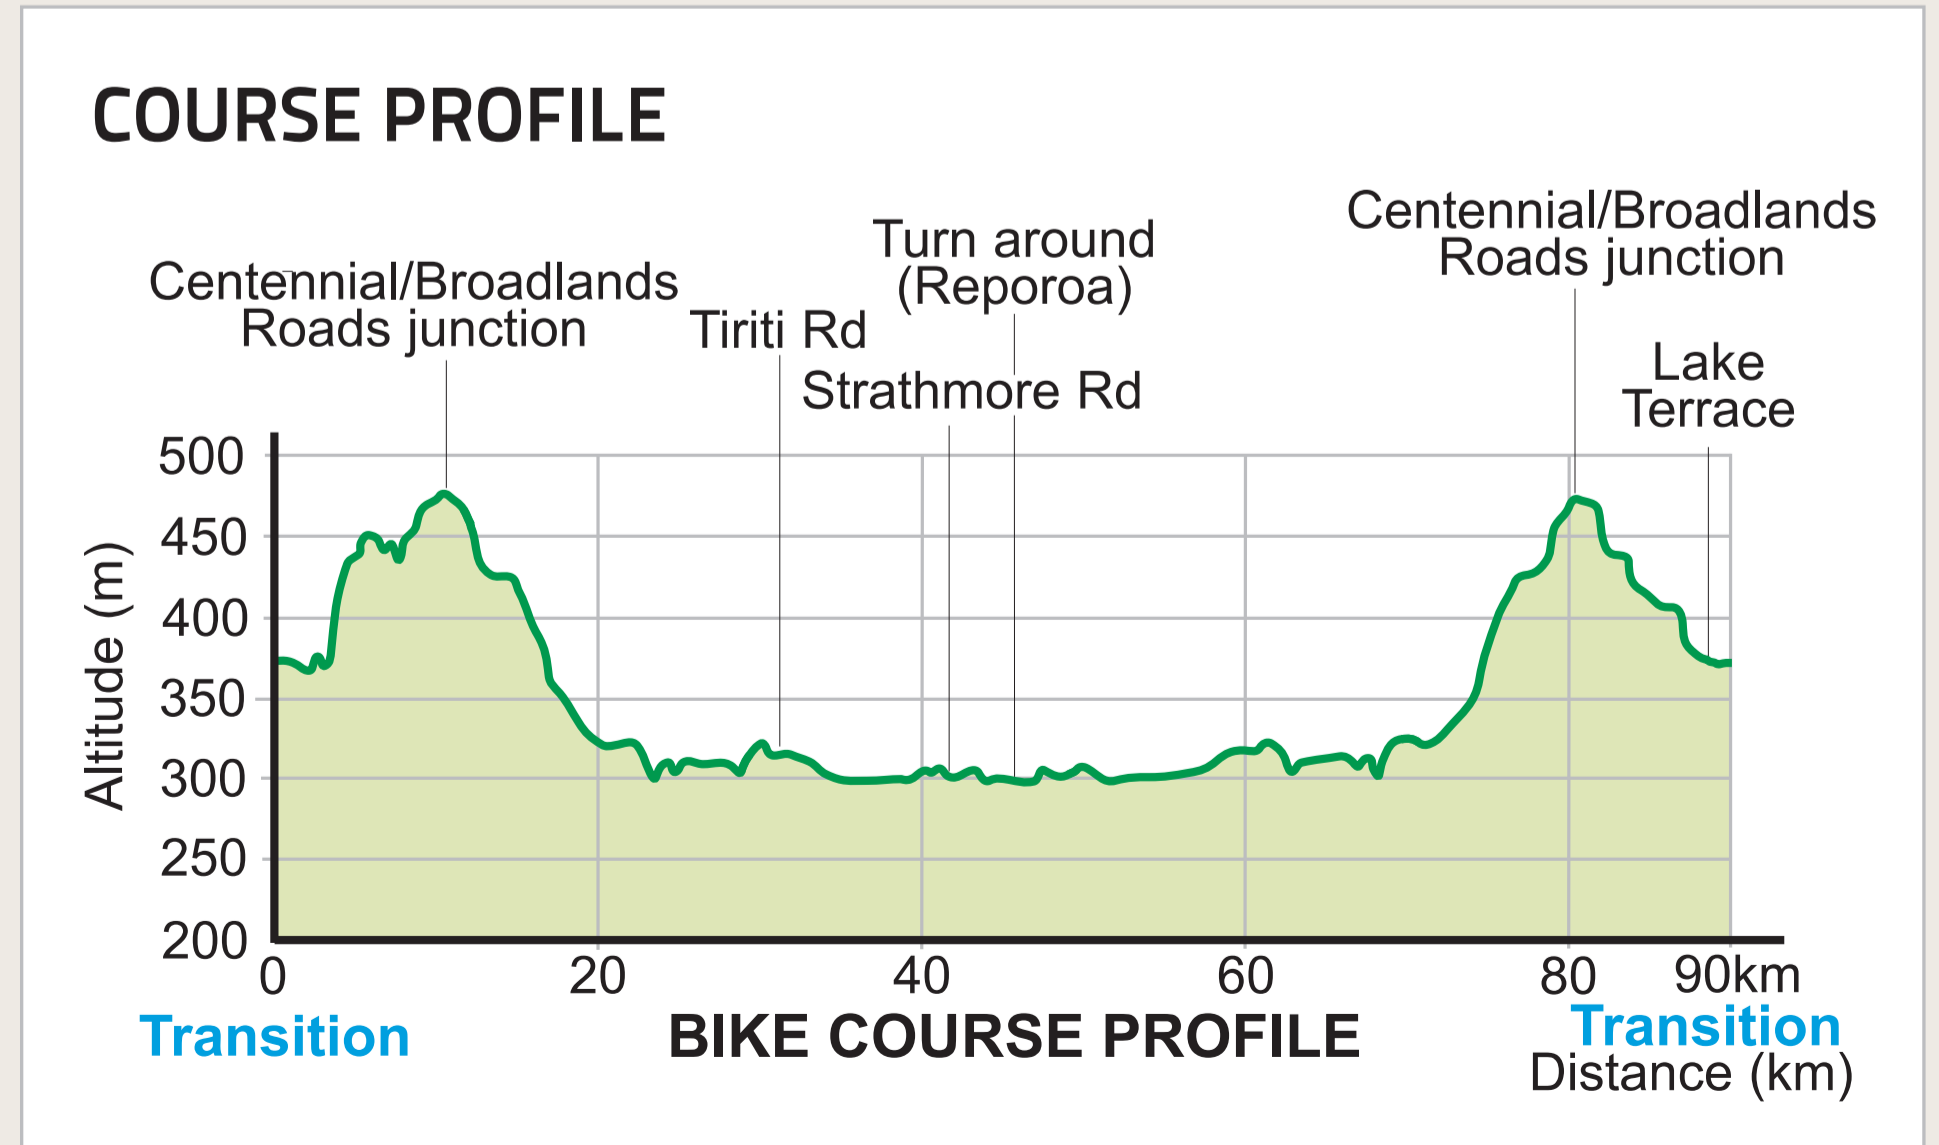

# IRONMAN® 70.3® TAUPŌ

**BIKE COURSE 90km**

### KEY

	Bike Course
	Transition Area
	Aid Station
	Penalty Box
	Turnaround
	Toilets